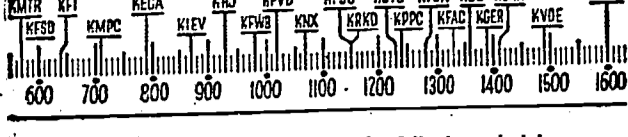

YOUR Radio TODAY

[The information contained in the following schedule is furnished by the stations broadcasting the programs.]

<p>5 A.M. 5:30 A.M. 6 to 7 A.M. 7 A.M. 7:15 A.M. 7:30 A.M. 7:45 A.M. 8 A.M. 8:15 A.M. 8:30 A.M. 8:45 A.M. 9 A.M. 9:15 A.M. 9:30 A.M. 9:45 A.M. 10 A.M. 10:15 A.M. 10:30 A.M. 10:45 A.M. 11 A.M. 11:15 A.M. 11:30 A.M.</p>	<p>11:45 A.M. 12 NOON 12:15 P.M. 12:30 P.M. 12:45 P.M. 1 P.M. 1:15 P.M. 1:30 P.M. 1:45 P.M. 2 P.M. 2:15 P.M. 2:30 P.M. 2:45 P.M. 3 P.M. 3:15 P.M. 3:30 P.M. 3:45 P.M. 4 P.M. 4:15 P.M. 4:30 P.M. 4:45 P.M. 5 P.M. 5:15 P.M. 5:30 P.M.</p>	<p>KGFJ-Sports. KMTR-Town Crier. KFI-"I Am Her Son." 1/4 hr. KMPC-Uncle Harry. KFAC-Whoa Bill. 1/2 hr. 5:45 P.M. KGFJ-Phil Stanwick. KECA-Sports Roundup. KMTR-Political. KRKD-Concert. 1/2 hr. KHJ-Capt. Midnight. 6 P.M. KMTR-Talk. KFI-Contented Prog. KNX-Lombardo Orch. KFAC-Concert. 2 hrs. KMPC-Korey Orch. KFOX-News. KFWB-KGER-News. KECA-Jenkins Orch. KHJ-Ray G. Swinn. 6:15 P.M. KGER-KFOX-KGFJ- Musie. KRKD-Empringham. KHJ-Fulton Lewis. KMPC-Musie. KFWB-In Gloaming. KMTR-Dick Terry. 6:30 P.M. KECA-Musie. KRKD-Concert. KFI-Cavalcade America. KMTR-Cal. Life Payments. KHJ-John B. Hushes. KFVD-Serenade. KFOX-Swinn. KGER-Italian Journal. KNX-"Blondie." KFWB-Political. 6:45 P.M. KMTR-Political. KFWB-Eleanor McAdoo. KHJ-Art Linkletter. KECA-News. KMPC-Sports Page. KGER-Italian Journal. 7 P.M. KECA-Mayor Bowron. KHJ-Affairs State. KFOX-KFWB-Regina Piesta. KMTR-Special Events. KNX-KMPC-Amos. Andy. KFAC-Musie. KFI-Warins Orch. KGER-Jewish Int'l Hour. KRKD-News. 7:15 P.M. KECA-Ballet Sketches. KNX-Lanny Ross. KRKD-3/4 Time. KFWB-Musie. KHJ-Somethinx to Talk About KFI-News. KMTR-Aircraft Talk. KMPC-"I Spy." KGER-Jewish Hour. 3/4 hr. 7:30 P.M. KMPC-Joan Brooks. KFI-American Challenge. 1/2 hr. KFOX-Labor Talk. KGER-Immigration Counselor. KHJ-Lone Ranger. 1/2 hr. KECA-"I Love a Mystery." KFWB-News. KMTR-Political. KNX-Gay Nineties. KRKD-Fishing Pals. 7:45 P.M. KFWB-Robert Arden. KMPC-KFOX-News. KFSG-Evangelistic. 8 P.M. KFI-Film commentator. KFWB-Musie. KFAC-News. KGFJ-News. Musie. KMPC-Junior Chamber of Commerce. KHJ-Amazing Mr. Smith. 1/2 hr. KMTR-Talk. KECA-Poster Orch. KNX-"Those We Love." KFOX-Musie. KGER-Hovos Orch. Im- miration. 8:15 P.M. KFOX-Literature. KMPC-Mayor Bowron. KFAC-Cherry Osborne. KFWB-"Happy Days." KFI-Bondahu Orch. KECA-Stephen Cunning- ham. KGFJ-Phil Stanwick. KMTR-Sports. 8:30 P.M. KHJ-Double or Nothing. 1/2 hr. KFAC-Floyd Osborne. KMTR-Civic. KNX-"What's on Your Mind?" KECA-News. KMPC-Musie. KFI-Point Sublime. 1/2 hr. KGFJ-Medical. KFWB-Kash Kwiz. KFOX-P. E. Gardner. 8:45 P.M. KMTR-Jay Moldel. KGFJ-Golden Rule Plan. KECA-Bartons. KMPC-News Talk. KFOX-Musie. 9 P.M. KECA-Ohman Orch. KGFJ-News. Musie. KFWB-KMPC-Musie. KFI-Hawthorne House. KNX-News. KFAC-Musie. KHJ-News. Ward. KMTR-Floyd B. Johnson. KFOX-News. KGER-Adventures Sousanna. 1/2 hr. 9:15 P.M. KNX-Political. KFWB-Prime Quiz. KFOX-Crime Hour. KHJ-Mayor Bowron. 9:30 P.M. KGER-Orch. KFWB-News. KECA-Sweeten Orch. KFI-Ramos Orch. KFOX-Talk. KNX-Orch. KHJ-Round Towner. KMTR-America First Committee. KFSG-Sincers. KGFJ-KMPC-Musie. 9:45 P.M. KFWB-Political. KFAC-Youth Church. KHJ-Noble Orch. KNX-Nightcap Yarns. KECA-Ricardo. KFOX-McIntyre Hawaiian. KFVD-Records. KMTR-Special Events. KMPC-News. 10 P.M. KGFJ-KGER-KFI-News. KFAC-Melody Hour. KMTR-Special Events. KMPC-Messner Orch. KHJ-Diamond Orch. KFVD-Hank Night Watchman. to 6 a.m. KFOX-Orch. KFSG-Florence Winter- burn. KECA-Chamber Musio Society. KNX-Organ. 10:15 P.M. KFOX-Hamilton Orch. KGFJ-Musie. KHJ-Laws. Lawyers. KMTR-Averill Orch. KFWB-Bowling. KMPC-News. KFI-Moonlight. KNX-Europe News. KGER-Musie. 10:30 P.M. KFWB-Rhythm. KGER-Concert. KHJ-News. KECA-Philharmonia. KFI-Inside News. KGFJ-Musie. KFSG-Bob. Audrey. KFOX-Orchestra. KMTR-Special Events. KNX-Musie. KMPC-Hits. 10:45 P.M. KFOX-Organ. KMPC-Hards Orch. KGER-Musie. KFI-Miller Orch. KHJ-Hawaiiana. KMTR-Musie. KFSG-Ladies of Frontier. 11 P.M. KFOX-Musie. KFAC-Night Shades. KMPC-Night Flight. 1 hr. KFI-KNX-News. KHJ-Teararden Orch. KMTR-Dunsmoor Orch. KGFJ-Musie. KFWB-Piano. KFSG-Saluts America. 11:15 P.M. KFI-Gray Orch. KGFJ-Concert. KNX-Clark Ross. Organ. KFSG-Slumber Preluds. KFWB-Musie. 1/4 hr. 11:30 P.M. KFSG-Melodies. KGFJ-Musie. KHJ-Strings. KFAC-Musie. KECA-Orvan. News. KNX-Songs. KFI-Marshall Orch. News. 12 MIDNIGHT KFAC-Midnight Matinee. to 6 a.m. KNX-Merry Go Round. 12. KHJ-Wax Rhapsody. KRKD-Monkeys' Jamboree to 3 a.m.</p>
--	--	---